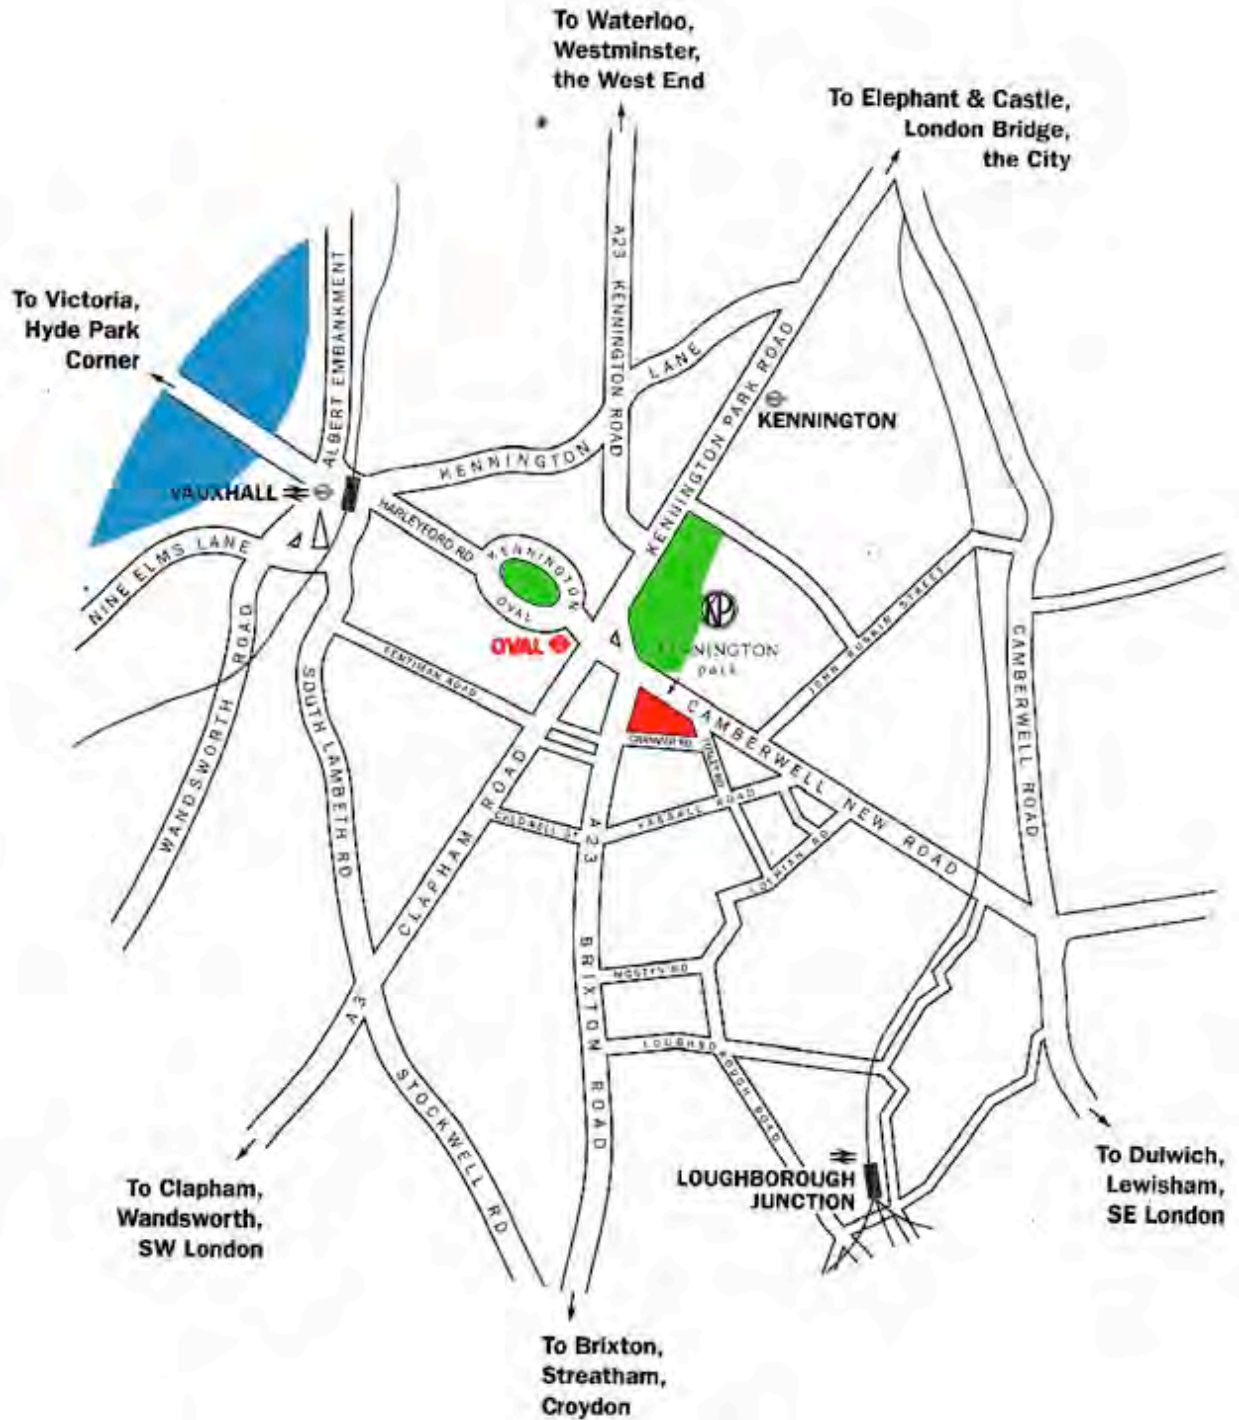

PRINGLE RICHARDS SHARRATT –OFFICE LOCATION

Studio 2.01, Canterbury Court, Kennington Park, 1 Brixton Road, London SW9 6DE
Telephone: 020 7793 2828, Fax: 020 7793 2829

KENNINGTON PARK

Entrance is in Brixton Road – enter through the main gate. Studio 11 is at the left hand end of Canterbury Court, which is the building at the back of the main forecourt.